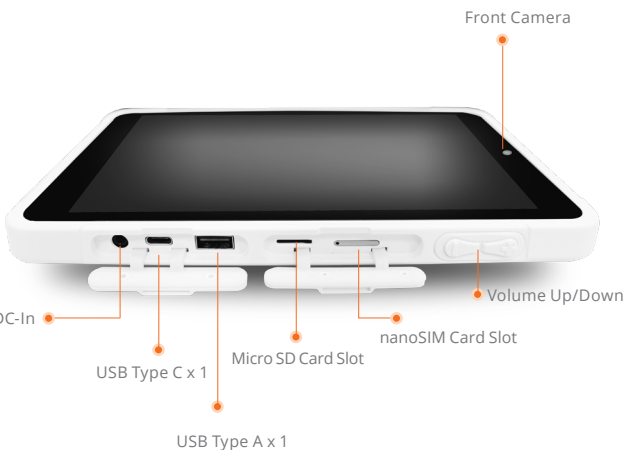

Mobile Medical Tablet

MPAD-800 A1

8" Medical Tablet

Rear Camera

Front Camera

DC-In

USB Type C x 1

USB Type A x 1

Micro SD Card Slot

nanoSIM Card Slot

Volume Up/Down

Features

- ARM® Cortex® Quad-Core up to 1.8 GHz
- Android 10
- Water/Drop Proof & Fanless Operation
- Built-in Type A USB Port and Type C USB Port
- Built-in Cellular Communication
- Shift Ready Battery Life
- Medical Grade Device Safety

Specifications

MAIN SPECIFICATIONS

| | |
|-------------------|---|
| Processor | ARM® Cortex® Quad-Core up to 1.8 GHz |
| System Memory | 2GB SDRAM |
| OS Support | Android 10 |
| LCD Touch Display | 8" (1280 x 800) TFT LCD with 2-point P-cap (Latex Glove Operable) |
| Communication | WiFi a/b/g/n/ac + Bluetooth 4.0 |
| I/O Port | USB Type C x 1 or Micro USB x1 ,USB Type A x 1, Volume Up/Down , 3.5mm Stereo Headphone Jack x1, DC-In Jack x 1 or USB Type C Charging x1 or Pogo pin Charging , Built-In Speaker & Microphone, nanoSIM Card Slot, Micro SD Card Slot |
| Storage | 16 GB eMMC Flash |
| Camera | Front 8MP , Rear 8MP with Flash LED |
| Sensor | Built-in Light Sensor, Built-in G-Sensor , Built-in Vibration Motor |

POWER SUPPLY

| | |
|---------------|--|
| AC/DC Adapter | AC Power Input: 100 ~ 240V , 50~60Hz,36W , Output:12V , 3A |
| Battery | Lithium-Polymer High Capacity Battery (8 Hours) |

8" Medical Tablet

Dimensions / Unit: mm