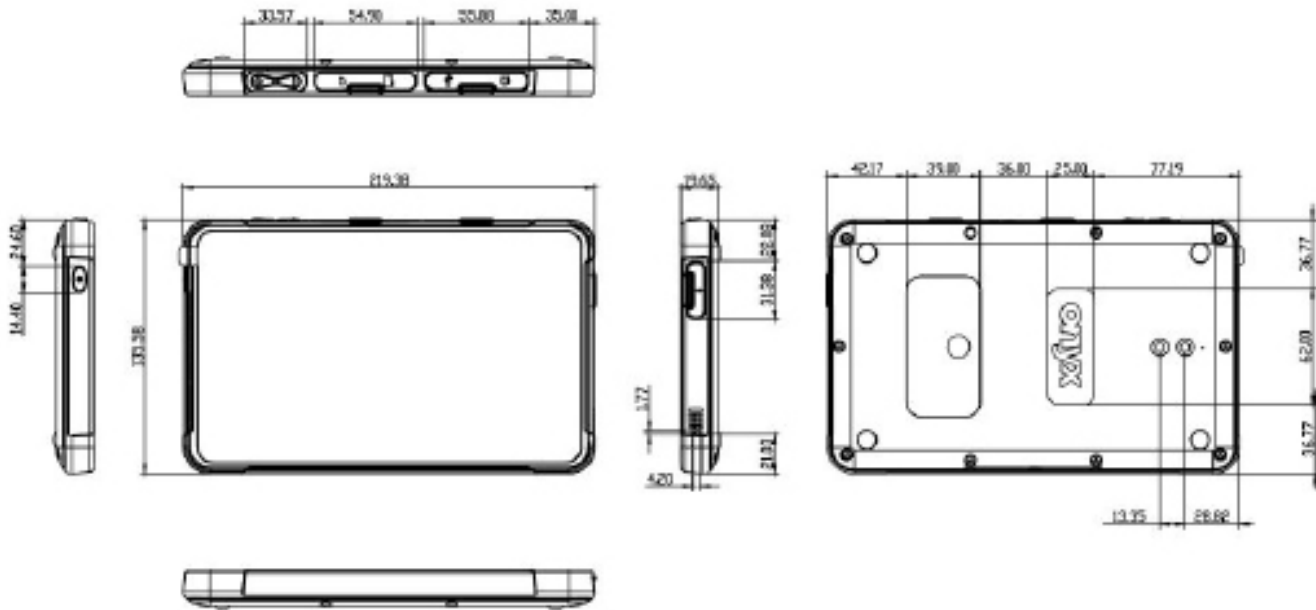

8" Medical Tablet

Dimensions / Unit: mm

Ordering Information

- MPAD-800-C01-1020
  Tablet . RK3288. 2G-16G. WiFi.BT.Android 10