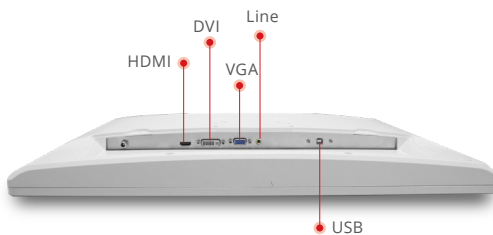

# MEDDP-722

21.5" Slim Medical Display

## Features

- 21.5" LCD Panel with LED Backlight
- Compact and TerseDesign
- DVI x 1, HDMI x 1, DPx1
- True Flat Screen with Capacitive Touch
- Speaker -2 x built-in
- Support 2M Camera

### DISPLAY

Size	21.5"
Resolution	FHD 1920 x 1080
Max. Colors	16.7M
Brightness (Typ.)	250 nits
Viewing Angle (CR=10)(Typ.)	178°(H)/178°(V)
Contrast Ratio (Typ.)	1000:1
Touch Screen	Projective capacitive touch screen (optional)
Power Requirement	External power adapter, AC IN: 100~240V, DC 12V/3A