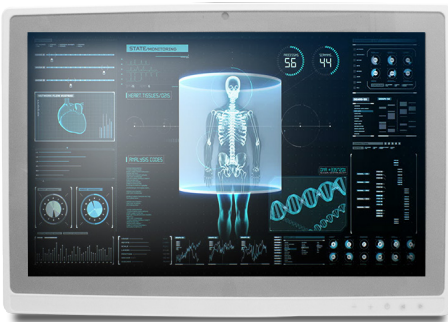

Medica Display for Medical Device

# MEDDP-722

21.5" Slim Medical Display

## Features

- 21.5" LCD Panel with LED Backlight
- Compact and TerseDesign
- DVI x 1, HDMI x 1, DPx1
- True Flat Screen with Capacitive Touch
- Speaker -2 x built-in
- Support 2M Camera

### DISPLAY

Size	21.5"
Resolution	FHD 1920 x 1080
Max. Colors	16.7M
Brightness (Typ.)	250 nits
Viewing Angle (CR=10)(Typ.)	178°(H)/178°(V)
Contrast Ratio (Typ.)	1000:1
Touch Screen	Projective capacitive touch screen (optional)
Power Requirement	External power adapter, AC IN: 100~240V, DC 12V/3A