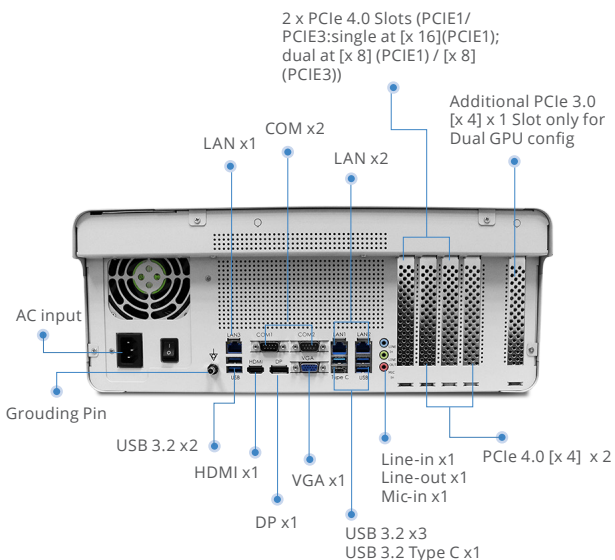

# ACCEL-VM1000

Dual GPU card Medical AI Edge PC with Intel 13/12th Gen Core i9 CPU

## Features

- Intel® 13/12 Gen Core i9 Processor
- Support 4 x DDR4 3200 288 pin Long-DIMM up to 128GB
- Optional 7" Front Screen with P-Cap Touch
- Support front dual USB 3.0
- Support GPIO and Remote Power Switch design for embedded use
- Support Dual Nvidia RTX A6000 cards and additional capture card installation
- Support 4 x PCIe Gen4 Slots for high end graphic card and capture card integration
- Support Medical Grade 1500W PSU for Dual GPU Card and 700W PSU for Single GPU card

### I/O

USB	USB 3.2 Gen 2 Type A x 5, USB Gen 2 20G Type C x 1
Ethernet	GigaLAN x 1, 2.5G LAN x 2
Video Out	HDMI 2.0 x 1, DP 1.4 x 1, VGA x 1
Audio	Line-in x 1, Mic-in x 1, Line-out x 1
Series Ports	RS232 x 2
Function I/O	Remote power switch x 1 (Optional) Grounding pin x 1
Power	AC input
Front I/O	USB 3.0 x 2, Power Button x 1
Expansion I/O	2 x PCIe Gen4 Slots (PCIe1/PCIe3:single at x16(PCIe1); dual at x8 (PCIe1) / x8 (PCIe3)) with x16 connector PCIe [x 4] x 2 M.2 2230 E Key x 1 M.2 2280 M Key [PCIe x 4] x 1