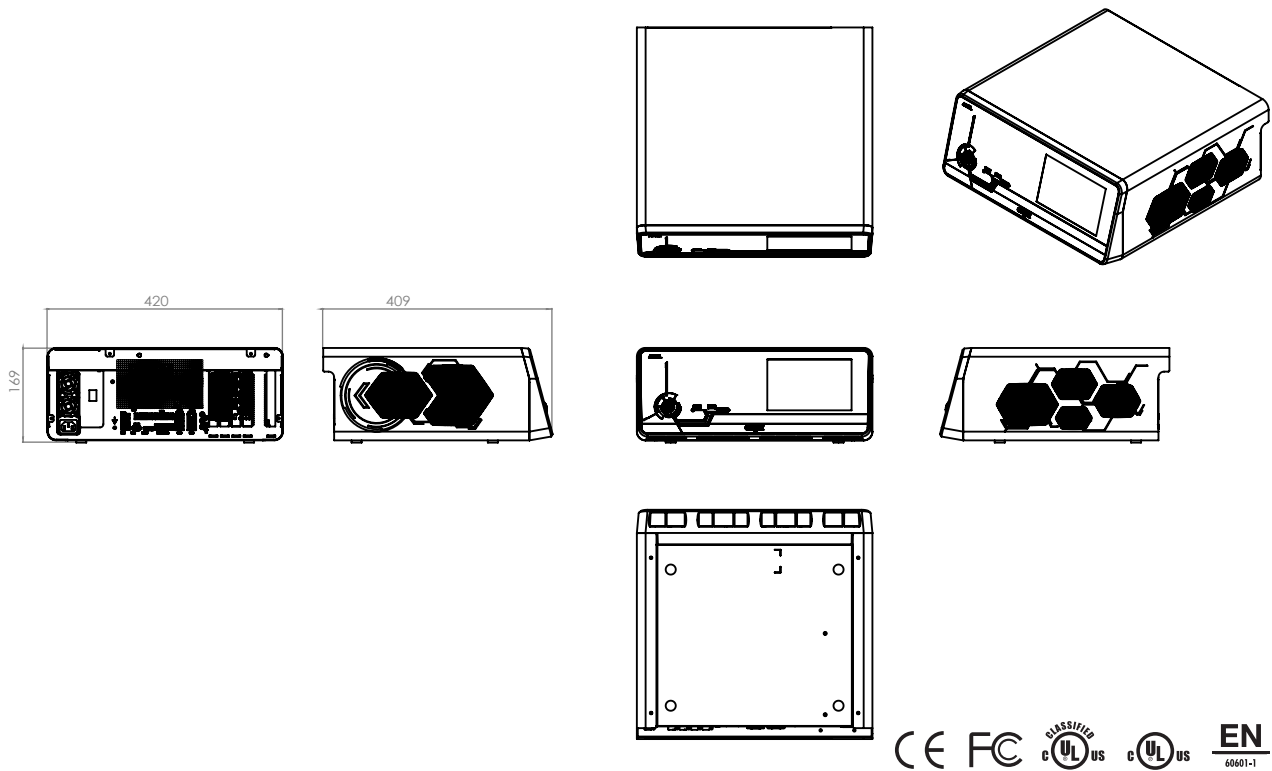

Dual GPU card Medical AI Edge PC with Intel 13/12th Gen Core i9 CPU

Dimension / Unit: mm

Ordering Information

- ACCEL-VM1000-N4-A1-1010
  Medical AI Edge.i9-13900E.FAN.4 PCIe Slot.Medical 700W.White
- ACCEL-VM1000-N4-A2-1010
  Medical AI Edge.i9-13900E.7" LED Panel, 400nits.FAN.4 PCIe Slot.
  Medical 700W.White
- ACCEL-VM1000-N5-A1-1010
  Medical AI Edge.i7-13700E.FAN.4 PCIe Slot.Medical 700W.White
- ACCEL-VM1000-N5-A2-1010
  Medical AI Edge.i7-13700E.7" LED Panel, 400nits.FAN.4 PCIe Slot.
  Medical 700W.White
- ACCEL-VM1000-N1-A1-1010
  Medical PC.i9-12900E.700W PSU, White
- ACCEL-VM1000-N1-A2-1010
  Medical PC.i9-12900E.7" Panel.700W
  PSU.P-Cap, White
- ACCEL-VM1000-N1-A3-1010
  Medical PC.i9-12900E.1500W PSU, White
- ACCEL-VM1000-N1-A4-1010
  Medical PC.i9-12900E.7" Panel.1500W
  PSU.P-Cap, White

Optional Accessories

- 9686A60000
  (AOH)(TF)Graphics Card.NVIDIA Quadro RTXA6000.48GB.
  GDDR6.PCI-E 4.0*16.DP 1.4.NVIDIA.RTX A6000
- 9686A50000
  (AOH)(TF)Graphics Card.NVIDIA Quadro RTXA5000.24GB.
  GDDR6.PCI-E 4.0*16.DP 1.4.NVIDIA.RTX A5000
- OPM-C20W-A7
  WLAN Kit.802.11ax(Wi-Fi 6E).w/BT 5.3.dual ext. antenna.
  Intel.AX210.NGWWGIE.vPro.for ACCEL-VM1000
- A10-SPK-A1
  5W Internal Speaker kit.for ACCEL-VM1000