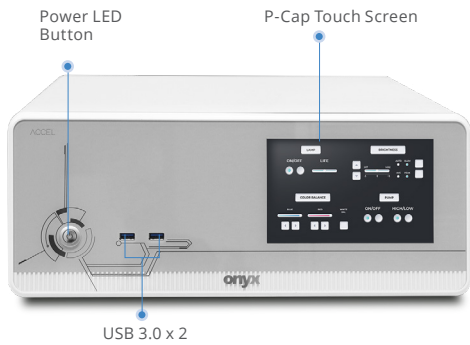

# ACCEL-VM1000

Dual GPU card Medical AI Edge PC with Intel 13/12th Gen Core i9 CPU

## Features

- Intel® 13/12 Gen Core i9 Processor
- Support 4 x DDR4 3200 288 pin Long-DIMM up to 128GB
- Optional 7" Front Screen with P-Cap Touch
- Support front dual USB 3.0
- Support GPIO and Remote Power Switch design for embedded use
- Support Dual Nvidia RTX A6000 cards and additional capture card installation
- Support 4 x PCIe Gen4 Slots for high end graphic card and capture card integration
- Support Medical Grade 1500W PSU for Dual GPU Card and 700W PSU for Single GPU card